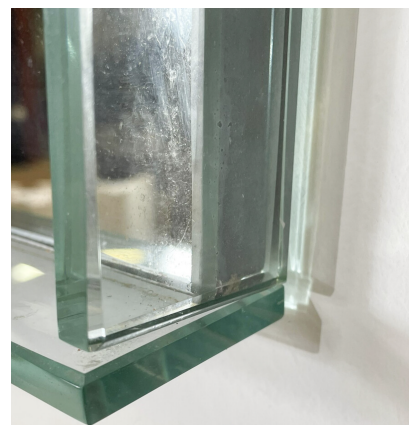

**MID-CENTURY RECTANGULAR
MIRROR MODEL 2014 BY MAX
INGRAND FOR FONTANA ARTE, 1960**

Mid-Century Rectangular Mirror Model 2014
by Max Ingrand for Fontana Arte, 1960

Categories: [Mirrors](#)

GALLERY IMAGES