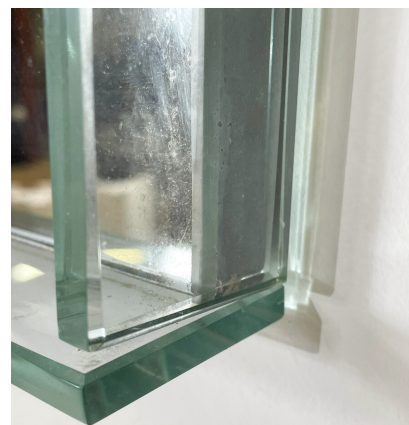

**MID-CENTURY RECTANGULAR  
MIRROR MODEL 2014 BY MAX  
INGRAND FOR FONTANA ARTE, 1960**

Mid-Century Rectangular Mirror Model 2014  
by Max Ingrand for Fontana Arte, 1960

---

**Categories:** [Mirrors](#)

**GALLERY IMAGES**