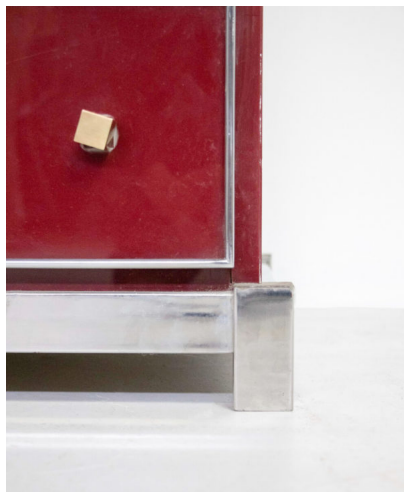

**MID-CENTURY RED CABINET
SECRETARY BY MICHEL PIGNERES,
BRASS CHROME AND LACQUER**

Mid-Century Red Cabinet Secretary by
Michel Pigneres, Brass Chrome and Lacquer

Categories: [Chest of Drawers](#), [Furniture](#),
[Tables/Desks](#)

GALLERY IMAGES

LIVING IN STYLE

GALLERY

Gallery Tel: + 44 (0) 20 8076 5055

Mobile Tel: + 44 (0) 7968 752 760

Email: info@livinginstylegallery.com

Site: livinginstylegallery.com

LIVING IN STYLE