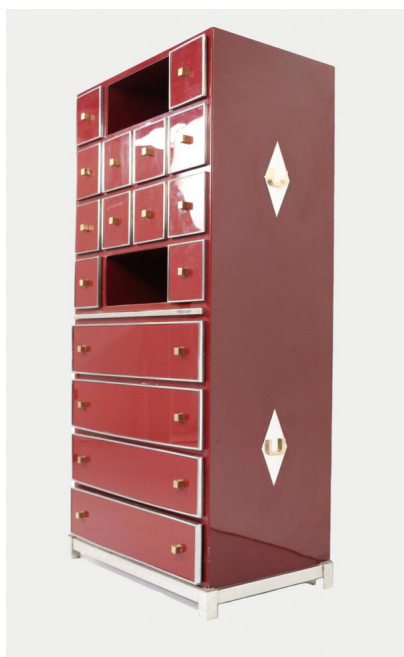

GALLERY IMAGES