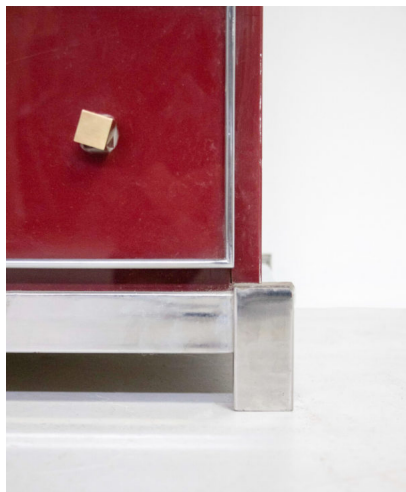

LIVING IN STYLE

GALLERY

Gallery Tel: + 44 (0) 20 8076 5055

Mobile Tel: + 44 (0) 7968 752 760

Email: info@livinginstylegallery.com

Site: livinginstylegallery.com