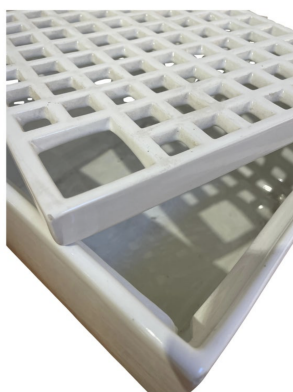

MID-CENTURY SET OF 3 CERAMIC "IKEBANA" VASES FOR GABBIANELLI, ITALY, 1960S

Mid-Century Set of 3 Ceramic "Ikebana" Vases for Gabbianelli, Italy, 1960s

Categories: [Furniture](#), [Other](#)

GALLERY IMAGES