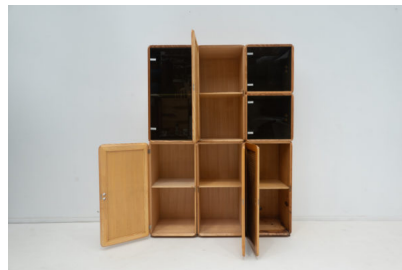

**MID CENTURY SET OF MODULAR  
WOODEN CUBES BY DERK JAN DE  
VRIES**

*A mid-century modern set of modular  
wooden cubes by Derk Jan de Vries.*

*Made in The Netherlands in the 1960's.*

**Categories:** [Furniture](#), [Shelf/Bar/Trolleys](#)

**GALLERY IMAGES**

## ADDITIONAL INFORMATION

<b>Dimensions</b>	38 × 114 × 152 cm
<b>Color</b>	Light Brown
<b>Material</b>	Glass, Wood