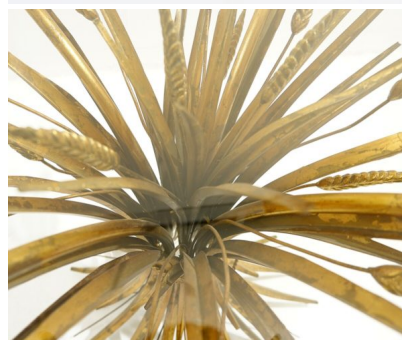

GALLERY IMAGES