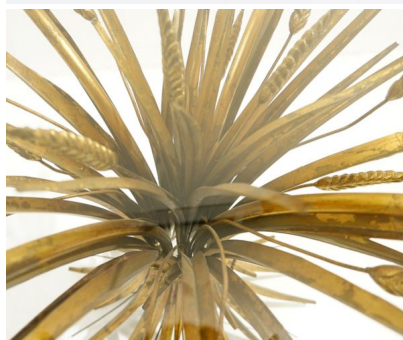

GALLERY IMAGES