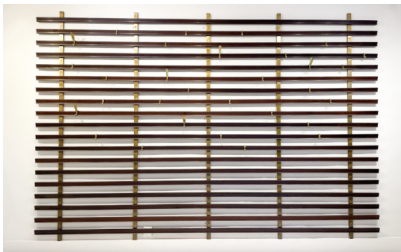

LIVING IN STYLE

GALLERY

Gallery Tel: + 44 (0) 20 8076 5055

Mobile Tel: + 44 (0) 7968 752 760

Email: info@livinginstylegallery.com

Site: livinginstylegallery.com