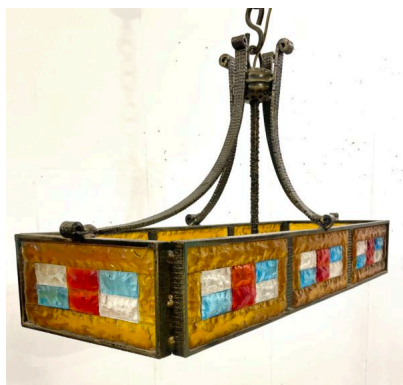

**MID CENTURY STAINED GLASS  
SUSPENSION LIGHT BY POLIARTE**

*A mid-century modern stained glass  
suspension light by PoliarTE.*

*Made in Italy in the 1970's.*

Categories: [Ceiling Lamp](#), [Lighting](#)

**GALLERY IMAGES**

## ADDITIONAL INFORMATION

**Dimensions**

39 × 104 × 113 cm

**Color**

Orange, White, Yellow

**Material**

Glass, Metal