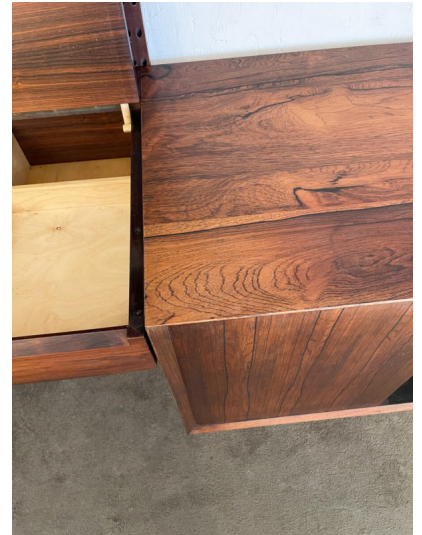

GALLERY IMAGES