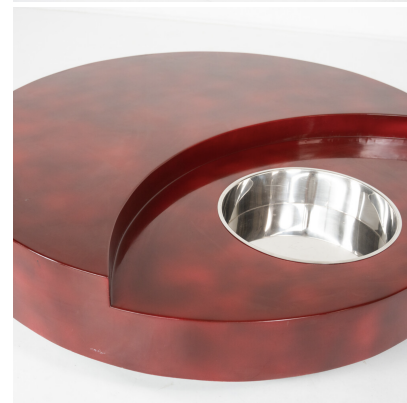

**MID-CENTURY TRG COFFEE TABLE  
BY WILLY RIZZO, 1970S**

Mid-Century TRG Coffee Table by Willy Rizzo,  
1970s

---

**Categories:** [Furniture](#), [Tables/Desks](#)

**GALLERY IMAGES**