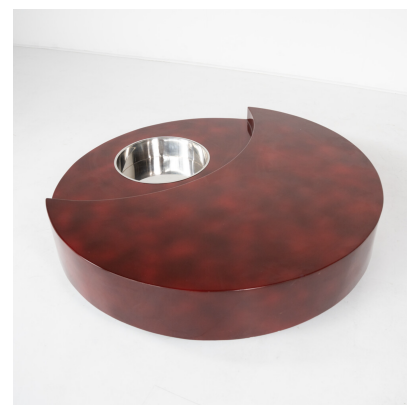

**MID-CENTURY TRG COFFEE TABLE  
BY WILLY RIZZO, 1970S**

Mid-Century TRG Coffee Table by Willy Rizzo,  
1970s

---

**Categories:** [Furniture](#), [Tables/Desks](#)

**GALLERY IMAGES**