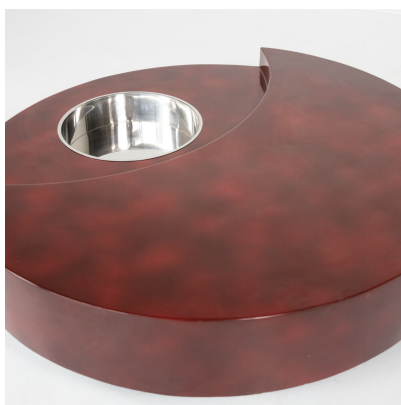

**MID-CENTURY TRG COFFEE TABLE  
BY WILLY RIZZO, 1970S**

Mid-Century TRG Coffee Table by Willy Rizzo,  
1970s

---

**Categories:** [Furniture](#), [Tables/Desks](#)

**GALLERY IMAGES**