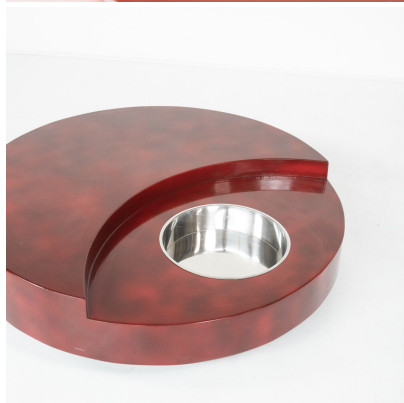

**MID-CENTURY TRG COFFEE TABLE  
BY WILLY RIZZO, 1970S**

Mid-Century TRG Coffee Table by Willy Rizzo,  
1970s

---

**Categories:** [Furniture](#), [Tables/Desks](#)

**GALLERY IMAGES**