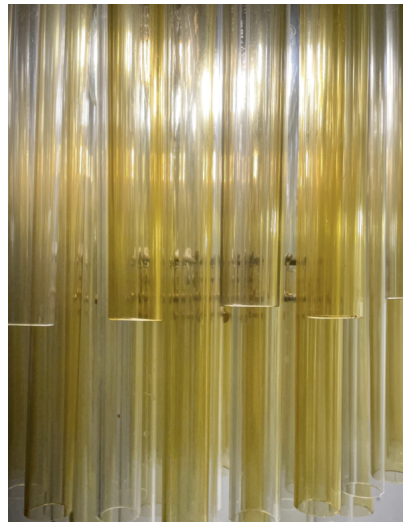

**MID-CENTURY VENINI CHANDELIER,
ITALY, 1960S**

Mid-Century Venini Chandelier, Italy, 1960s

Categories: [Ceiling Lamp](#), [Lighting](#)

GALLERY IMAGES

LIVING IN STYLE

GALLERY

Gallery Tel: + 44 (0) 20 8076 5055