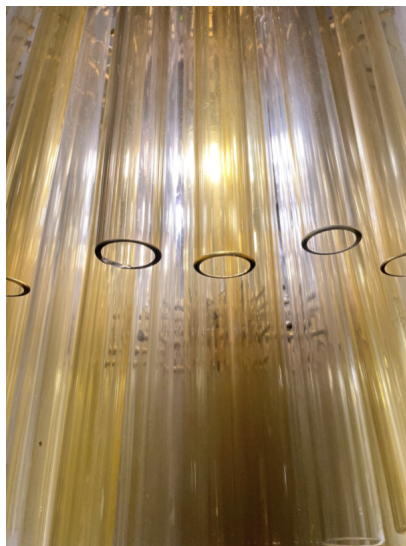

LIVING IN STYLE

GALLERY

Gallery Tel: + 44 (0) 20 8076 5055

Mobile Tel: + 44 (0) 7968 752 760

Email: info@livinginstylegallery.com

Site: livinginstylegallery.com