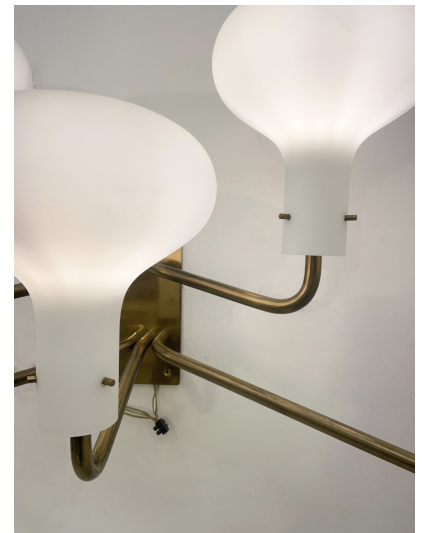

GALLERY IMAGES