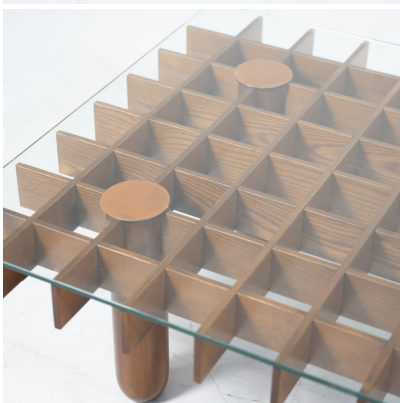

**MID-CENTURY WOOD AND GLASS
COFFEE TABLE IN THE STYLE OF
GIANFRANCO FRATTINI**

Mid-Century Wood and Glass Coffee Table in
the style of Gianfranco Frattini

Categories: [Furniture](#), [Tables/Desks](#)

GALLERY IMAGES