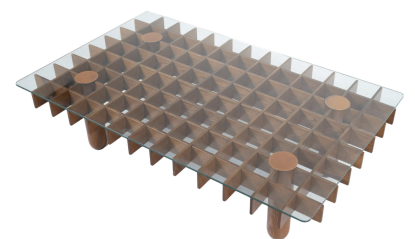

**MID-CENTURY WOOD AND GLASS
COFFEE TABLE IN THE STYLE OF
GIANFRANCO FRATTINI**

Mid-Century Wood and Glass Coffee Table in
the style of Gianfranco Frattini

Categories: [Furniture](#), [Tables/Desks](#)

GALLERY IMAGES