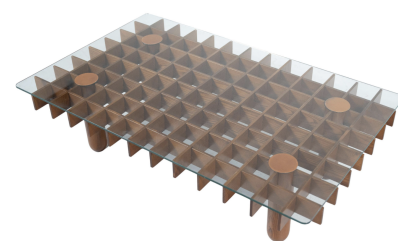

GALLERY IMAGES