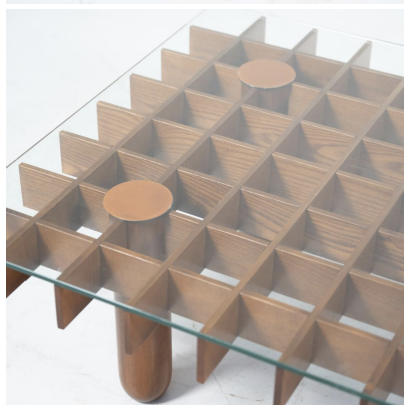

**MID-CENTURY WOOD AND GLASS  
COFFEE TABLE IN THE STYLE OF  
GIANFRANCO FRATTINI**

Mid-Century Wood and Glass Coffee Table in  
the style of Gianfranco Frattini

Categories: [Furniture](#), [Tables/Desks](#)

**GALLERY IMAGES**