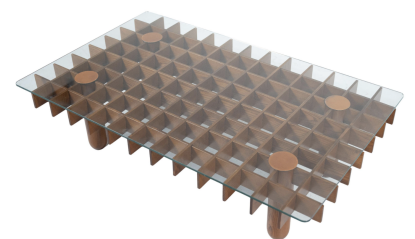

GALLERY IMAGES