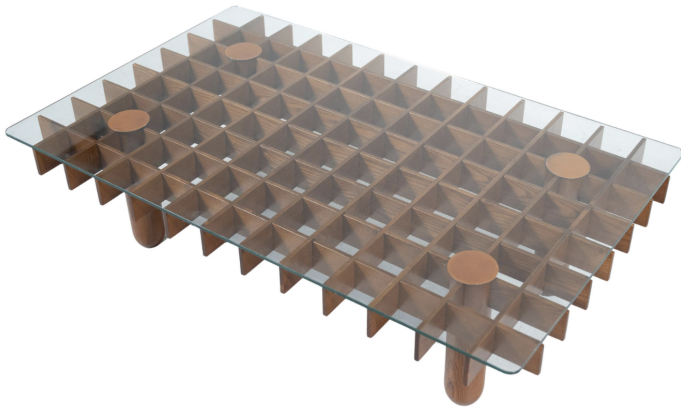

**MID-CENTURY WOOD AND GLASS  
COFFEE TABLE IN THE STYLE OF  
GIANFRANCO FRATTINI**

Mid-Century Wood and Glass Coffee Table in  
the style of Gianfranco Frattini

Categories: [Furniture](#), [Tables/Desks](#)

**GALLERY IMAGES**