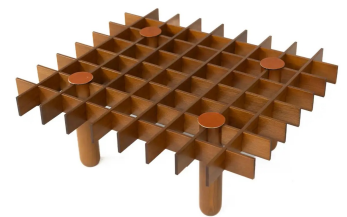

**MID-CENTURY WOOD AND GLASS
COFFEE TABLE IN THE STYLE OF
GIANFRANCO FRATTINI**

Mid-Century Wood and Glass Coffee Table in
the style of Gianfranco Frattini

Categories: [Furniture](#), [Tables/Desks](#)

GALLERY IMAGES