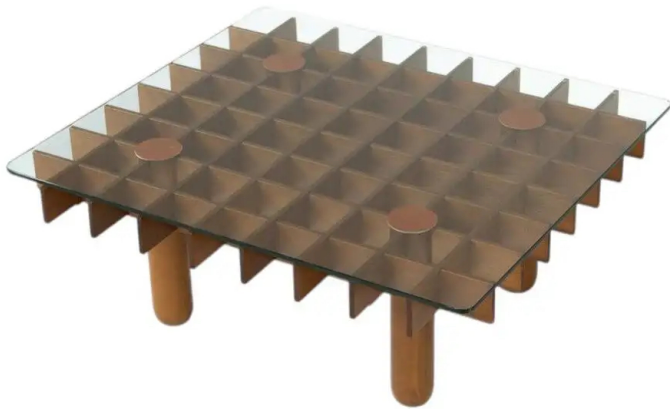

**MID-CENTURY WOOD AND GLASS
COFFEE TABLE IN THE STYLE OF
GIANFRANCO FRATTINI**

Mid-Century Wood and Glass Coffee Table in
the style of Gianfranco Frattini

Categories: [Furniture](#), [Tables/Desks](#)

GALLERY IMAGES