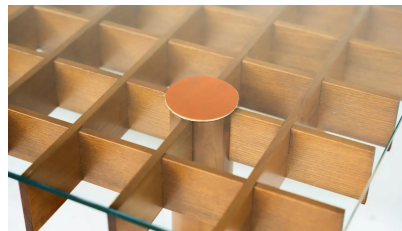

**MID-CENTURY WOOD AND GLASS
COFFEE TABLE IN THE STYLE OF
GIANFRANCO FRATTINI**

Mid-Century Wood and Glass Coffee Table in
the style of Gianfranco Frattini

Categories: [Furniture](#), [Tables/Desks](#)

GALLERY IMAGES