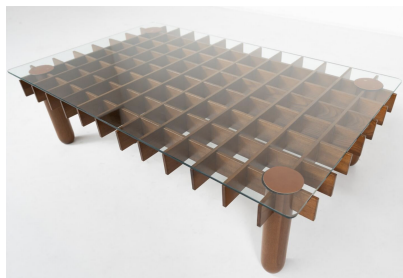

LIVING IN STYLE

GALLERY

Gallery Tel: + 44 (0) 20 8076 5055

Mobile Tel: + 44 (0) 7968 752 760

Email: info@livinginstylegallery.com

Site: livinginstylegallery.com