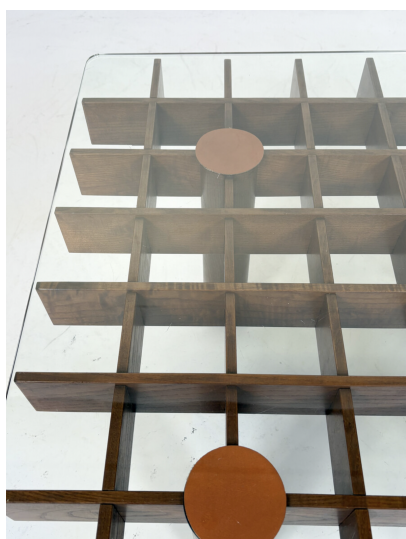

GALLERY IMAGES