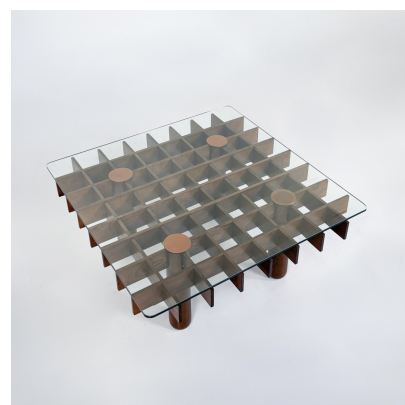

GALLERY IMAGES