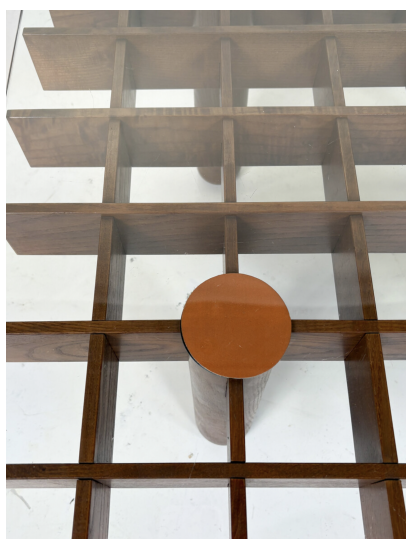

GALLERY IMAGES