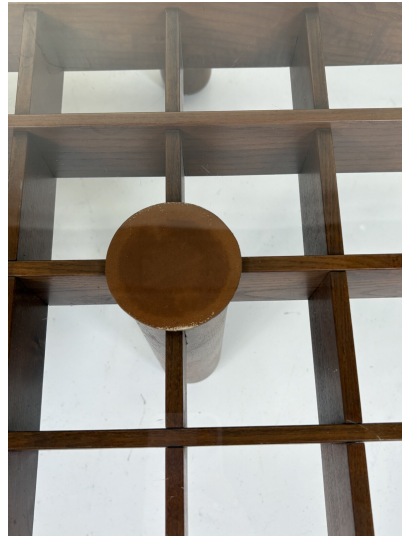

**MID-CENTURY WOOD AND GLASS
SQUARE COFFEE TABLE IN THE
STYLE OF GIANFRANCO FRATTINI,
ITALY, 1970S**

Mid-Century Wood and Glass Square Coffee
Table in the style of Gianfranco Frattini,
Italy, 1970s

Categories: [Furniture](#), [Tables/Desks](#)

GALLERY IMAGES

LIVING IN STYLE

GALLERY

Gallery Tel: + 44 (0) 20 8076 5055

Mobile Tel: + 44 (0) 7715 059 226

Email: info@livinginstylegallery.com

Site: livinginstylegallery.com

LIVING IN STYLE