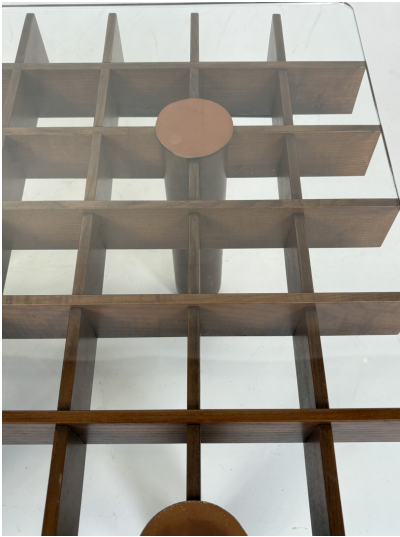

**MID-CENTURY WOOD AND GLASS
SQUARE COFFEE TABLE IN THE
STYLE OF GIANFRANCO FRATTINI,
ITALY, 1970S**

Mid-Century Wood and Glass Square Coffee
Table in the style of Gianfranco Frattini,
Italy, 1970s

Categories: [Furniture](#), [Tables/Desks](#)

GALLERY IMAGES

LIVING IN STYLE

GALLERY

Gallery Tel: + 44 (0) 20 8076 5055

Mobile Tel: + 44 (0) 7715 059 226

Email: info@livinginstylegallery.com

Site: livinginstylegallery.com

LIVING IN STYLE