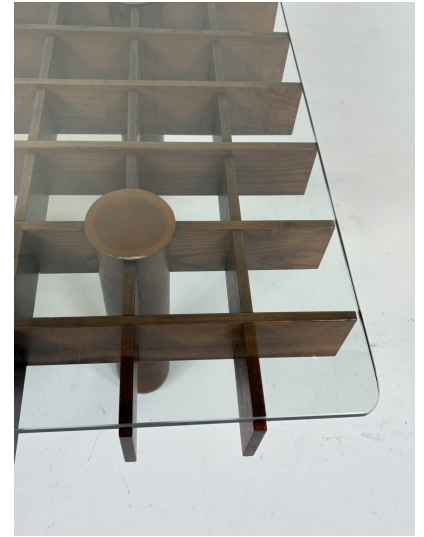

**MID-CENTURY WOOD AND GLASS
SQUARE COFFEE TABLE IN THE
STYLE OF GIANFRANCO FRATTINI,
ITALY, 1970S**

Mid-Century Wood and Glass Square Coffee
Table in the style of Gianfranco Frattini,
Italy, 1970s

Categories: [Furniture](#), [Tables/Desks](#)

GALLERY IMAGES

LIVING IN STYLE

GALLERY

Gallery Tel: + 44 (0) 20 8076 5055

Mobile Tel: + 44 (0) 7715 059 226

Email: info@livinginstylegallery.com

Site: livinginstylegallery.com

LIVING IN STYLE