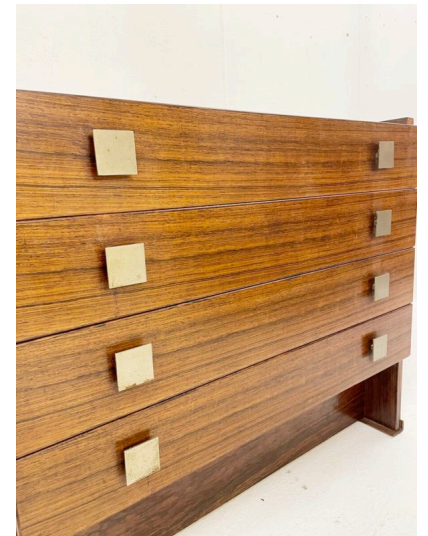

MID-CENTURY MODERN CHEST OF DRAWERS

A mid-century modern chest of drawers with square handles.

Made in Italy in the 1960's.

Categories: [Chest of Drawers](#), [Furniture](#)

GALLERY IMAGES

ADDITIONAL INFORMATION

Dimensions	46 × 80 × 69 cm
Color	Brown
Material	Wood