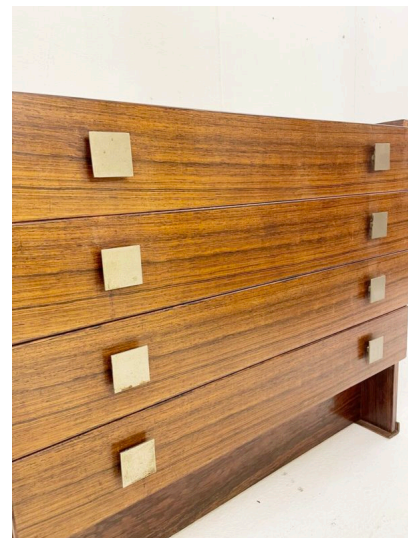

## MID-CENTURY MODERN CHEST OF DRAWERS

*A mid-century modern chest of drawers with square handles.*

*Made in Italy in the 1960's.*

---

**Categories:** [Chest of Drawers](#), [Furniture](#)

### GALLERY IMAGES

## ADDITIONAL INFORMATION

<b>Dimensions</b>	46 × 80 × 69 cm
<b>Color</b>	Brown
<b>Material</b>	Wood