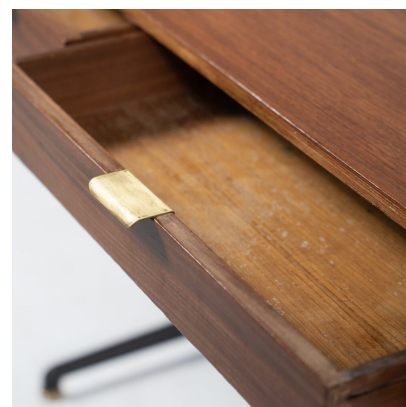

GALLERY IMAGES