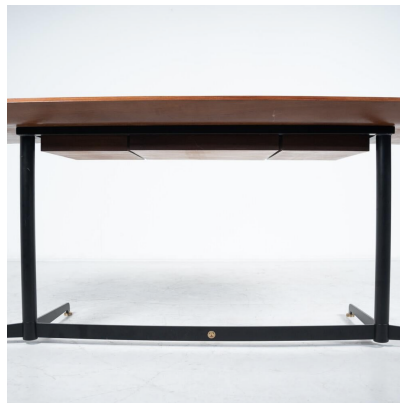

GALLERY IMAGES