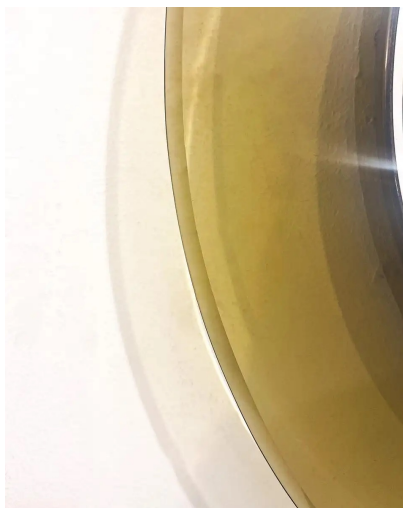

**MIRROR MODEL "1669" BY MAX
INGRAND FOR FONTANA ARTE,
ITALY, 1960S**

Mirror Model "1669" by Max Ingrand for
Fontana Arte, Italy, 1960s

Categories: [Mirrors](#)

GALLERY IMAGES

LIVING IN STYLE

GALLERY

Gallery Tel: + 44 (0) 20 8076 5055