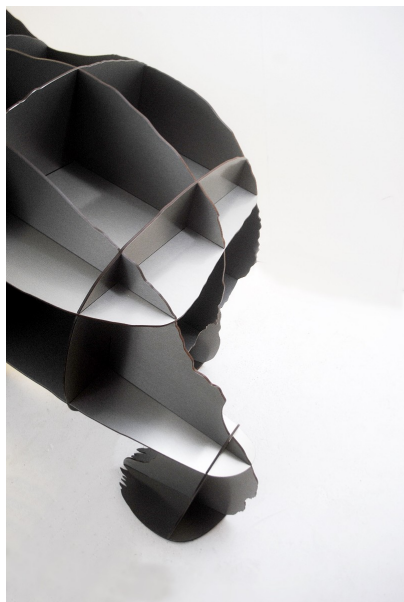

GALLERY IMAGES