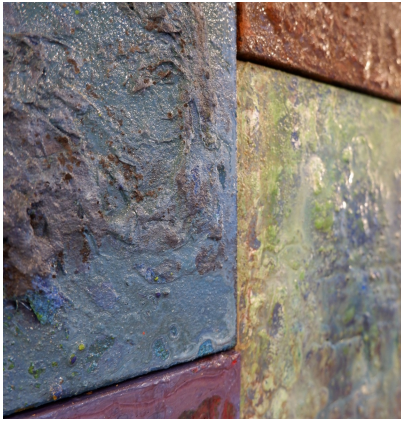

**MODERN PAINTING BY GENEVIEVE
BARBIERE**

Categories: [Wall Art](#)

PRODUCT DESCRIPTION

Modern Painting by Geneviève Barbier Titled "Assemblage VII" Mixed Technique On Panels. Painted in France.

GALLERY IMAGES

ADDITIONAL INFORMATION

Dimensions

118 × 113 × 4 cm

Material

Ceramic

Color

Blue, Green, Turquoise