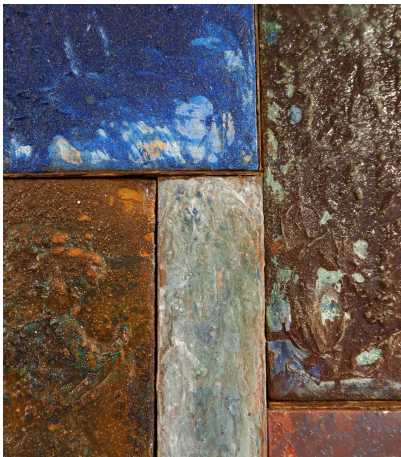

**MODERN PAINTING BY GENEVIEVE
BARBIERE**

Categories: [Wall Art](#)

PRODUCT DESCRIPTION

Modern Painting by Geneviève Barbier Titled "Assemblage VII" Mixed Technique On Panels. Painted in France.

GALLERY IMAGES

ADDITIONAL INFORMATION

Dimensions

118 × 113 × 4 cm

Material

Ceramic

Color

Blue, Green, Turquoise