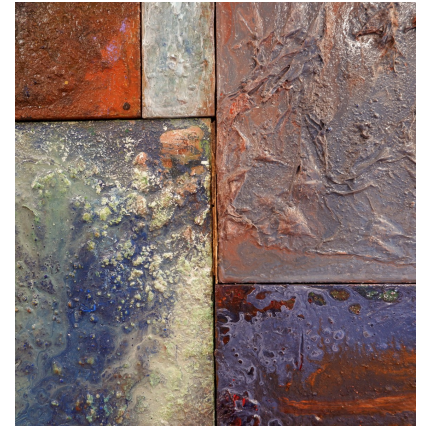

**MODERN PAINTING BY GENEVIEVE
BARBIERE**

Categories: [Wall Art](#)

PRODUCT DESCRIPTION

Modern Painting by Geneviève Barbier Titled "Assemblage VII" Mixed Technique On Panels. Painted in France.

GALLERY IMAGES

ADDITIONAL INFORMATION

Dimensions

118 × 113 × 4 cm

Material

Ceramic

Color

Blue, Green, Turquoise