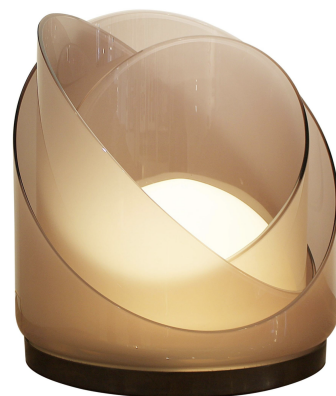

**MODULABLE TABLE LAMP BY CARLO  
NASON FOR MAZZEGA**

Modulable Table Lamp by Carlo Nason for  
Mazzega

Categories: [Lighting](#), [Table Lamp](#)

**GALLERY IMAGES**