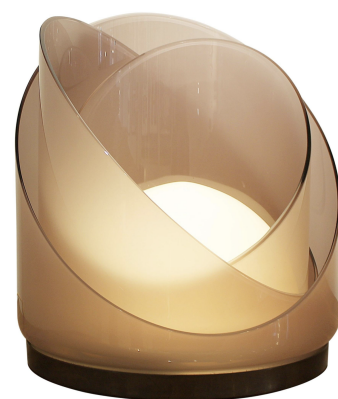

**MODULABLE TABLE LAMP BY CARLO
NASON FOR MAZZEGA**

Modulable Table Lamp by Carlo Nason for
Mazzega

Categories: [Lighting](#), [Table Lamp](#)

GALLERY IMAGES

LIVING IN STYLE

GALLERY

Gallery Tel: + 44 (0) 20 8076 5055