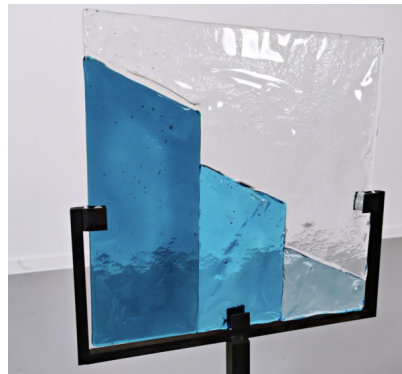

**MURANO GLASS PANEL ATTRIBUTED
TO CARLO NASON, 1960S**

Murano Glass Panel attributed to Carlo
Nason, 1960s

Categories: [Furniture](#), [Other](#), [Wall Art](#)

GALLERY IMAGES

LIVING IN STYLE

GALLERY

Gallery Tel: + 44 (0) 20 8076 5055