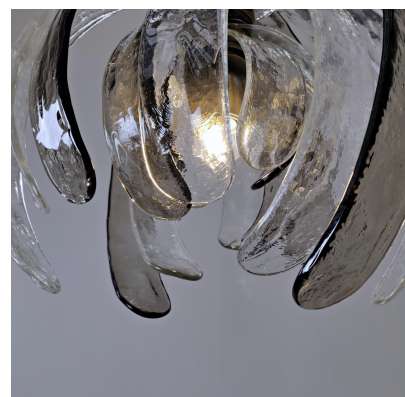

**MURANO GLASS SUSPENSION
MODEL "ARTICHOKE" BY CARLO
NASON FOR MAZZEGA**

Murano Glass Suspension Model "Artichoke"
by Carlo Nason for Mazzega

Categories: [Ceiling Lamp](#), [Lighting](#)

GALLERY IMAGES

LIVING IN STYLE