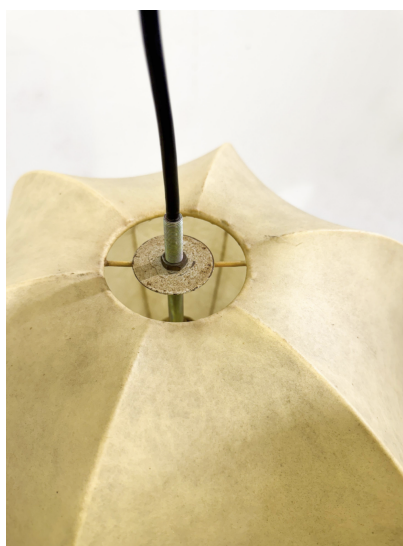

**"NUVOLA" PENDANT LIGHT BY TOBIA  
SCARPA FOR FLOS, 1960S**

"Nuvola" Pendant Light by Tobia Scarpa for  
flos, 1960s

Categories: [Ceiling Lamp](#), [Lighting](#)

**GALLERY IMAGES**