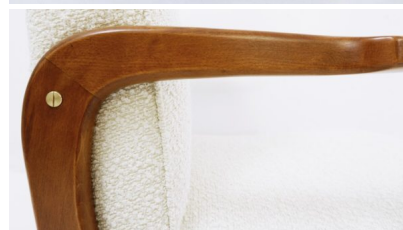

**PAIR OF CONTEMPORARY
ARMCHAIRS IN WHITE BOUCLE**

*A pair of contemporary modern Italian
armchairs in a white boucle fabric.*

Categories: [Modern Collection](#), [Modern
collection - Seating](#)

GALLERY IMAGES

ADDITIONAL INFORMATION

Dimensions	72 × 62 × 92 cm
Color	Brown, Cream
Material	Boucle, Wood