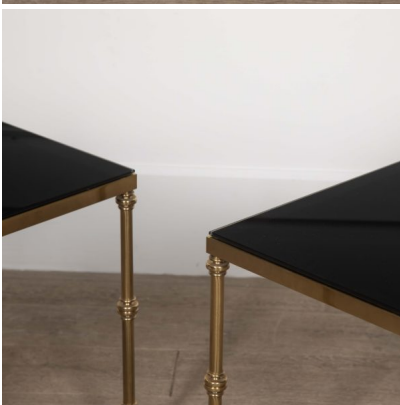

**PAIR OF 20TH CENTURY FRENCH
BRASS SIDE TABLES**

Pair of 20th Century French Brass
Side Tables

Categories: [Furniture](#), [Tables/Desks](#)

GALLERY IMAGES

LIVING IN STYLE

GALLERY

Gallery Tel: + 44 (0) 20 8076 5055