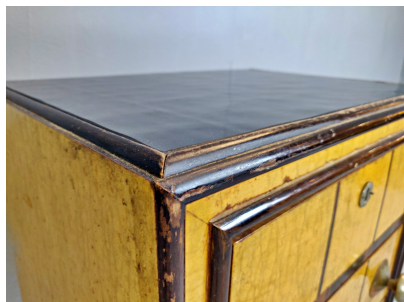

## PAIR OF ART DECO BEDSIDE TABLES

Pair of Mid Century Night Stands by Silvio Cavatorta Italy 1958. Wood and suspended wall mounts.

---

**Categories:** [Furniture](#), [Other Furniture](#), [Tables/Desks](#)

## PRODUCT DESCRIPTION

Pair of Mid Century Night Stands by Silvio Cavatorta Italy 1958. Wood and suspended wall mounts.

**GALLERY IMAGES**