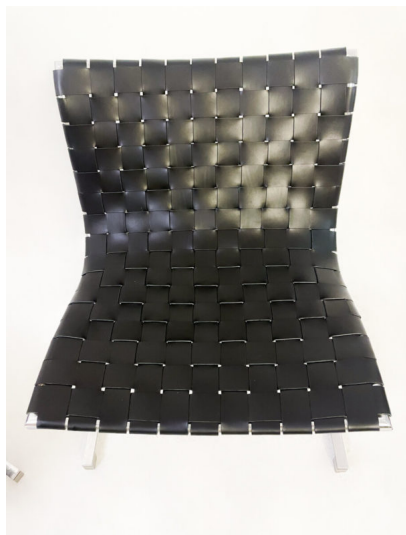

**PAIR OF BLACK LEATHER & CHROME
LOUNGE CHAIRS BY ROSS LITTELL
FOR ICF**

*A pair of black leather and chrome lounge
chairs by Ross Littell for ICF.*

Made in Italy in the 1970's.

Categories: [Furniture](#), [Seating](#)

GALLERY IMAGES

LIVING IN STYLE

GALLERY

Gallery Tel: + 44 (0) 20 8076 5055

Mobile Tel: + 44 (0) 7968 752 760

Email: info@livinginstylegallery.com

Site: livinginstylegallery.com

ADDITIONAL INFORMATION

Dimensions	69 × 66 × 74 cm
Color	Black, Silver
Material	Chrome, Leather