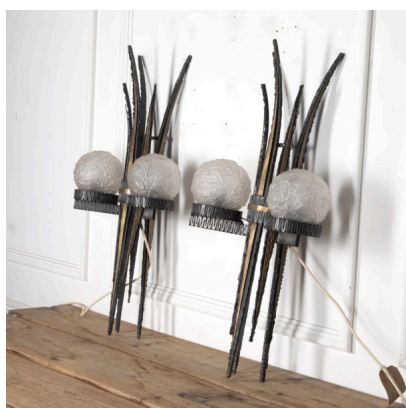

GALLERY IMAGES