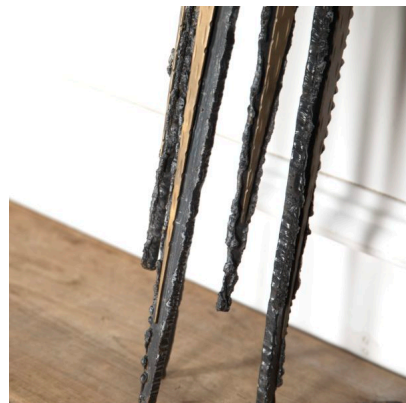

## PAIR OF BRUTALIST STYLE FRENCH WALL SCONCES

*A fantastic pair of wrought iron wall sconces in the Brutalist style.*

*Dating to the 1970's, this pair features their original glass balls.*

*These would look beautiful above a sideboard or console table.*

## ADDITIONAL INFORMATION

**Dimensions**

20 × 45 × 87 cm

**Color**

Black, Gold, Opaque

**Material**

Glass, Iron