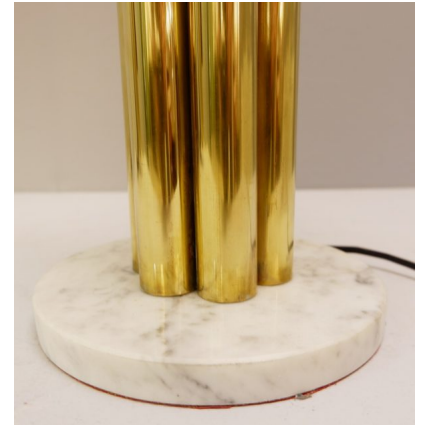

LIVING IN STYLE

GALLERY

Gallery Tel: + 44 (0) 20 8076 5055

Mobile Tel: + 44 (0) 7968 752 760

Email: info@livinginstylegallery.com

Site: livinginstylegallery.com