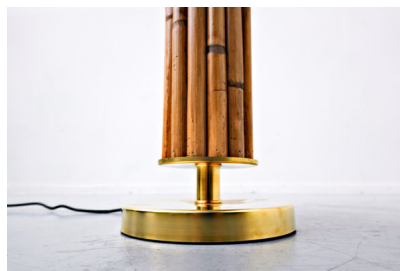

PAIR OF CONTEMPORARY ITALIAN BRASS AND BAMBOO TABLE LAMPS

*A pair of Italian brass and bamboo table
lamps.*

Categories: [Lighting](#), [Modern Collection](#),
[Modern collection - Lighting](#), [Table Lamp](#)

GALLERY IMAGES

ADDITIONAL INFORMATION

Dimensions

46 × 46 × 76 cm

Color

Gold, Light Brown

Material

Bamboo, Brass