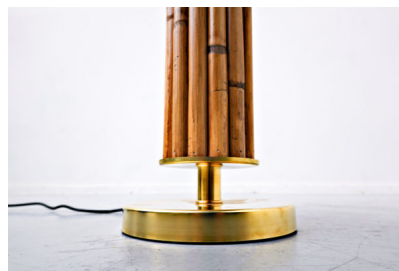

**PAIR OF CONTEMPORARY ITALIAN
BRASS AND BAMBOO TABLE LAMPS**

*A pair of Italian brass and bamboo table
lamps.*

Categories: [Lighting](#), [Modern Collection](#),
[Modern collection - Lighting](#), [Table Lamp](#)

GALLERY IMAGES

ADDITIONAL INFORMATION

Dimensions

46 × 46 × 76 cm

Color

Gold, Light Brown

Material

Bamboo, Brass