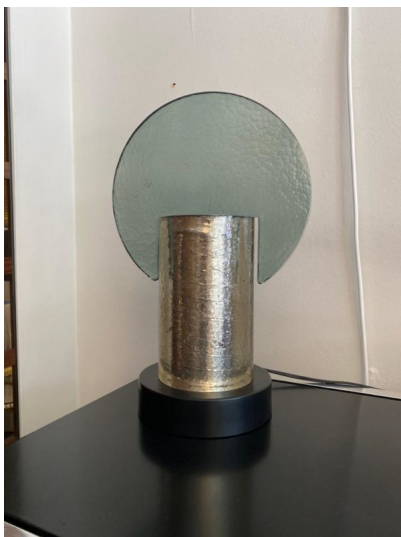

**PAIR OF CONTEMPORARY ITALIAN
GLASS TABLE LAMPS**

A pair of contemporary glass table lamps.

Made in Italy.

Categories: [Modern Collection](#), [Modern collection - Lighting](#)

GALLERY IMAGES

ADDITIONAL INFORMATION

Dimensions

16 × 25 × 40 cm

Color

Black, Light Green, Silver

Material

Glass, Metal