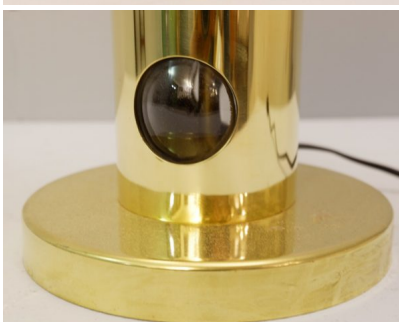

**PAIR OF CONTEMPORARY ITALIAN  
LAMPS IN BRASS AND GLASS**

*A pair of contemporary Italian lamps in brass  
and glass.*

---

**Categories:** [Lighting](#), [Modern Collection](#),  
[Modern collection - Lighting](#), [Table Lamp](#)

## ADDITIONAL INFORMATION

**Dimensions**

48 × 48 × 90 cm

**Color**

Black, Gold

**Material**

Brass