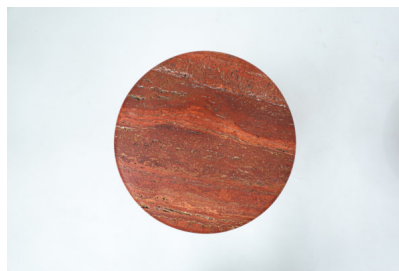

**PAIR OF CONTEMPORARY ITALIAN
RED TRAVERTINE SIDE TABLES**

*A pair of contemporary modern red
travertine side tables.*

Made in Italy.

Categories: [Modern Collection](#), [Modern
collection - Furniture](#)

GALLERY IMAGES

ADDITIONAL INFORMATION

Dimensions	45 × 45 × 45 cm
Color	Red
Material	Travertine