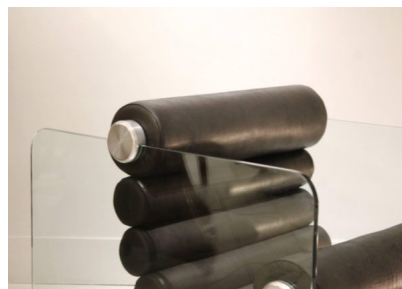

**PAIR OF "HYALINE" ARMCHAIRS BY
FABIO LENCI**

A pair of mid-century modern "Hyaline" armchairs by Fabio Lenci.

Made in Italy in the 1970's.

Categories: [Furniture](#), [Seating](#)

GALLERY IMAGES

ADDITIONAL INFORMATION

Dimensions

73 × 69 × 90 cm

Color

Dark Brown

Material

Glass, Leather, Metal