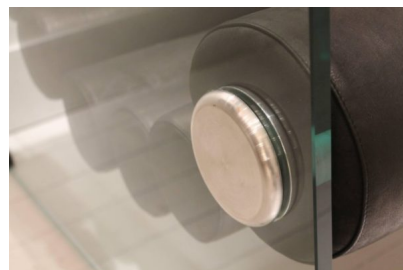

**PAIR OF "HYALINE" ARMCHAIRS BY
FABIO LENCI**

A pair of mid-century modern "Hyaline" armchairs by Fabio Lenci.

Made in Italy in the 1970's.

Categories: [Furniture](#), [Seating](#)

GALLERY IMAGES

ADDITIONAL INFORMATION

Dimensions

73 × 69 × 90 cm

Color

Dark Brown

Material

Glass, Leather, Metal