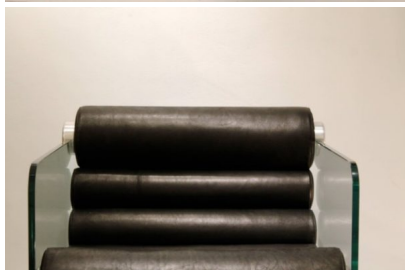

**PAIR OF "HYALINE" ARMCHAIRS BY
FABIO LENCI**

A pair of mid-century modern "Hyaline" armchairs by Fabio Lenci.

Made in Italy in the 1970's.

Categories: [Furniture](#), [Seating](#)

GALLERY IMAGES

ADDITIONAL INFORMATION

Dimensions

73 × 69 × 90 cm

Color

Dark Brown

Material

Glass, Leather, Metal