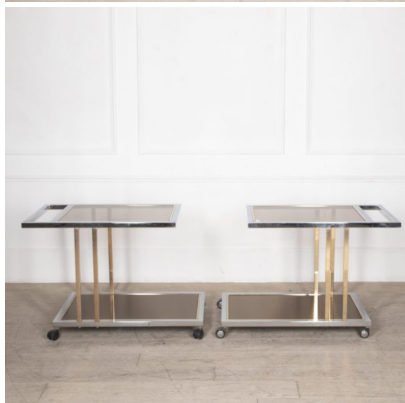

**PAIR OF ITALIAN MID CENTURY  
BRASS & CHROME DESSERT  
TROLLEYS BY WILLY RIZZO**

*A pair of mid-century modern brass and  
chrome dessert trolleys by Willy Rizzo.*

*Made in Italy in the 1980's.*

**Categories:** [Furniture](#), [Tables/Desks](#)

**GALLERY IMAGES**

## ADDITIONAL INFORMATION

**Dimensions**

85 × 53 × 68 cm

**Color**

Gold, Silver

**Material**

Brass, Chrome, Smoked Glass