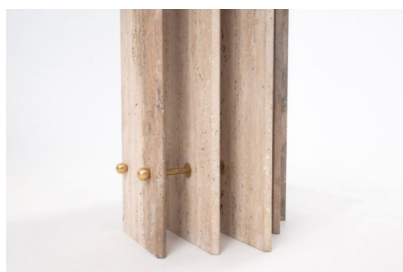

**PAIR OF CONTEMPORARY ITALIAN
TRAVERTINE CONSOLE TABLES**

*A pair of mid-century style console tables in
travertine and brass.*

Made in Italy in the 1970's.

Categories: [Modern Collection](#), [Modern
collection - Furniture](#)

GALLERY IMAGES

ADDITIONAL INFORMATION

Dimensions	50 × 125 × 85 cm
Color	Beige
Material	Brass, Travertine