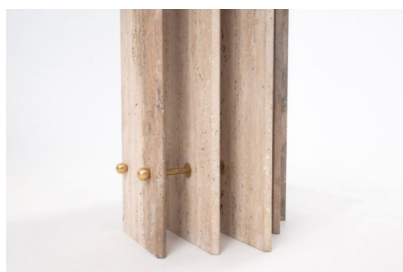

GALLERY IMAGES