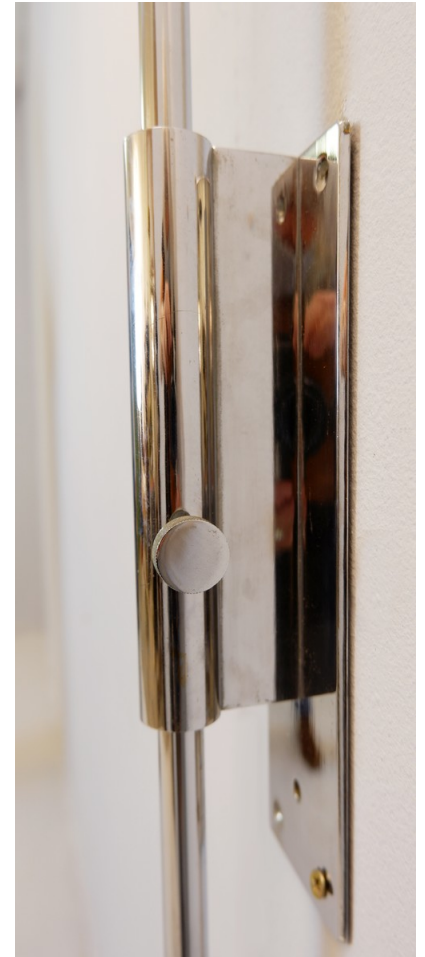

**PAIR OF LUIGI CACCIA DOMINIONI  
"PALLONE" BRASS WALL SCONCES**

*A pair of Luigi Caccia Dominioni "Pallone"  
brass wall sconces.*

*Made in Italy in the 1950's.*

---

**Categories:** [Lighting](#), [Wall Lamp](#)

**GALLERY IMAGES**

## ADDITIONAL INFORMATION

<b>Dimensions</b>	41 × 29 × 114 cm
<b>Color</b>	Silver, White
<b>Material</b>	Brass, Glass