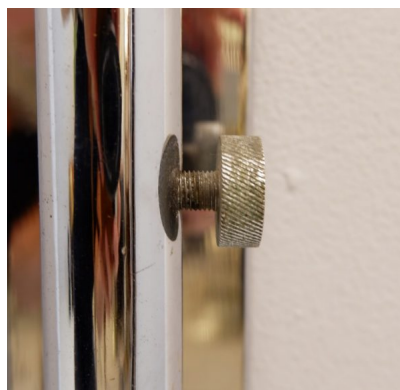

PAIR OF LUIGI CACCIA DOMINIONI "PALLONE" BRASS WALL SCONCES

*A pair of Luigi Caccia Dominioni "Pallone"
brass wall sconces.*

Made in Italy in the 1950's.

Categories: [Lighting](#), [Wall Lamp](#)

GALLERY IMAGES

Gallery Tel: + 44 (0) 20 8076 5055

Mobile Tel: + 44 (0) 7968 752 760

Email: info@livinginstylegallery.com

Site: livinginstylegallery.com

ADDITIONAL INFORMATION

Dimensions	41 × 29 × 114 cm
Color	Silver, White
Material	Brass, Glass