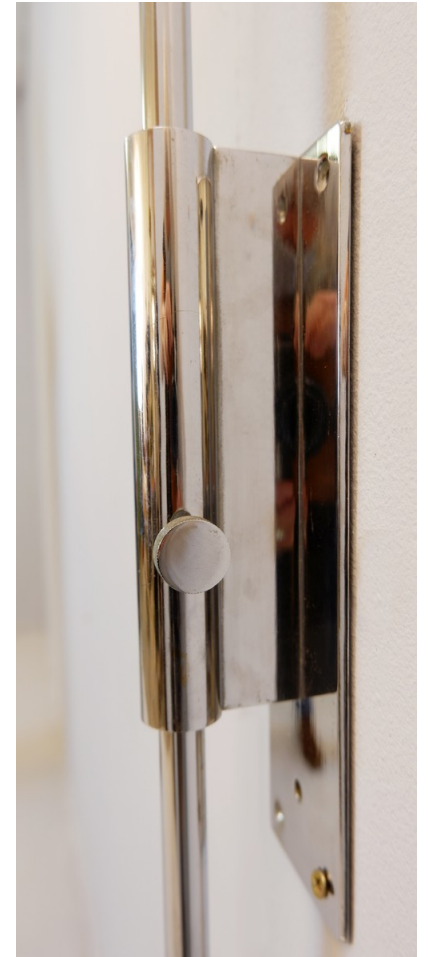

PAIR OF LUIGI CACCIA DOMINIONI "PALLONE" BRASS WALL SCONCES

*A pair of Luigi Caccia Dominioni "Pallone"
brass wall sconces.*

Made in Italy in the 1950's.

Categories: [Lighting](#), [Wall Lamp](#)

GALLERY IMAGES

Gallery Tel: + 44 (0) 20 8076 5055

Mobile Tel: + 44 (0) 7968 752 760

Email: info@livinginstylegallery.com

Site: livinginstylegallery.com

ADDITIONAL INFORMATION

Dimensions	41 × 29 × 114 cm
Color	Silver, White
Material	Brass, Glass