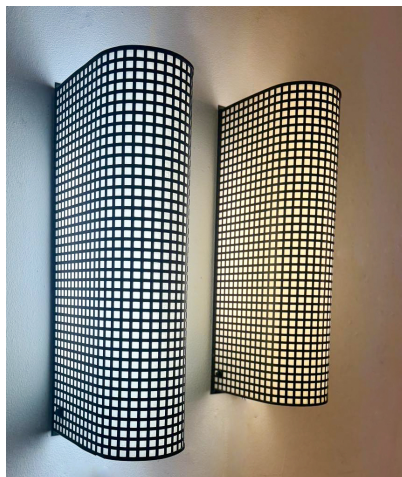

**PAIR OF METAL WALL LIGHT BY
BIEFFEPLAST, 1980S**

Categories: [Lighting](#), [Wall Lamp](#)

PRODUCT DESCRIPTION

Pair of Metal Wall Light by Bieffeplast, 1980s

GALLERY IMAGES

LIVING IN STYLE

GALLERY

Gallery Tel: + 44 (0) 20 8076 5055