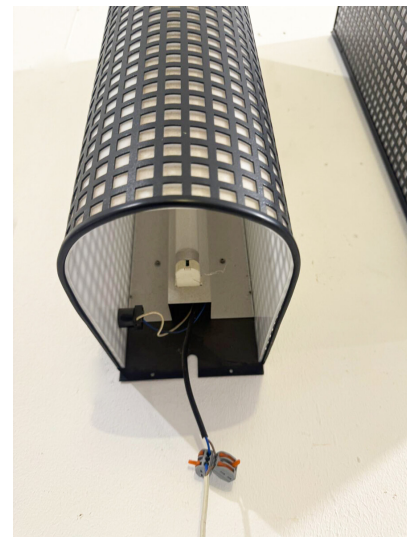

**PAIR OF METAL WALL LIGHT BY
BIEFFEPLAST, 1980S**

Categories: [Lighting](#), [Wall Lamp](#)

PRODUCT DESCRIPTION

Pair of Metal Wall Light by Bieffeplast, 1980s

GALLERY IMAGES

LIVING IN STYLE

GALLERY

Gallery Tel: + 44 (0) 20 8076 5055