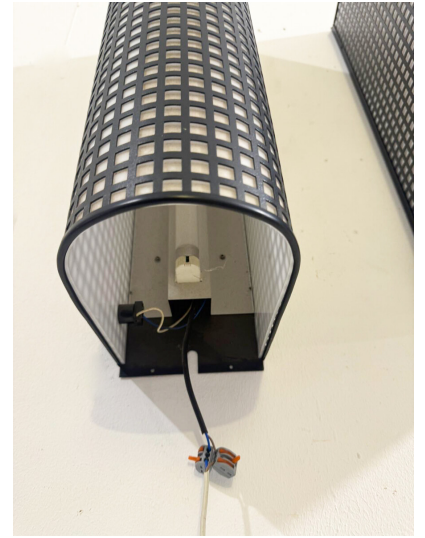

**PAIR OF METAL WALL LIGHT BY
BIEFFEPLAST, 1980S**

Categories: [Lighting](#), [Wall Lamp](#)

PRODUCT DESCRIPTION

Pair of Metal Wall Light by Bieffeplast, 1980s

GALLERY IMAGES

LIVING IN STYLE

GALLERY

Gallery Tel: + 44 (0) 20 8076 5055