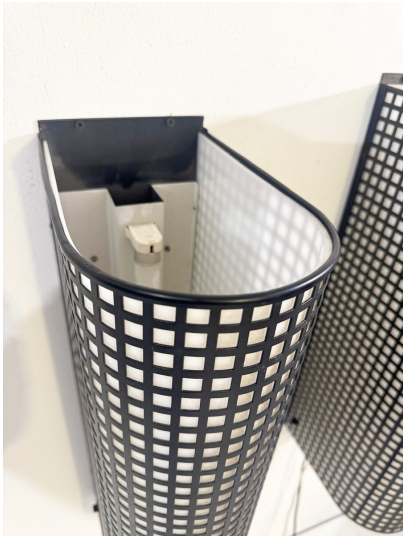

**PAIR OF METAL WALL LIGHT BY
BIEFFEPLAST, 1980S**

Categories: [Lighting](#), [Wall Lamp](#)

PRODUCT DESCRIPTION

Pair of Metal Wall Light by Bieffeplast, 1980s

GALLERY IMAGES

LIVING IN STYLE

GALLERY

Gallery Tel: + 44 (0) 20 8076 5055