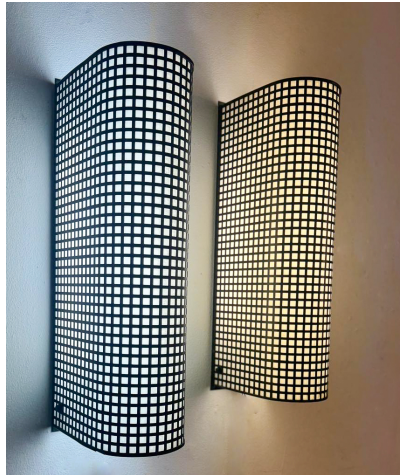

**PAIR OF METAL WALL LIGHT BY
BIEFFEPLAST, 1980S**

Categories: [Lighting](#), [Wall Lamp](#)

PRODUCT DESCRIPTION

Pair of Metal Wall Light by Bieffeplast, 1980s

GALLERY IMAGES

LIVING IN STYLE

GALLERY

Gallery Tel: + 44 (0) 20 8076 5055