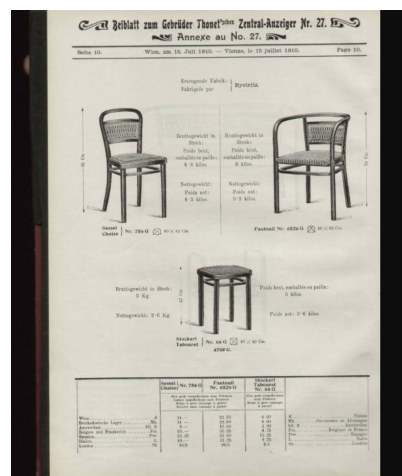

**PAIR OF MID CENTURY ARMCHAIRS
BY OTTO WAGNER**

Categories: [Furniture](#), [Seating](#)

PRODUCT DESCRIPTION

ion

Pair Of Armchairs Model No.6526 By Otto Wagner For Thonet - 1910s

GALLERY IMAGES

ADDITIONAL INFORMATION

Seat Height

46cm