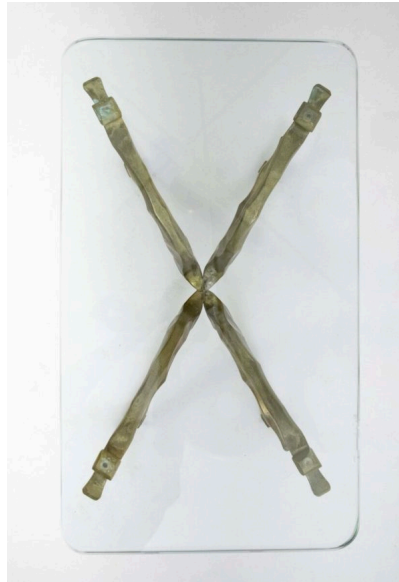

**PAIR OF MID CENTURY BRONZE
'SEAHORSE' SIDE TABLES BY WILLY
DARO**

*A pair of mid-century modern bronze
'Seahorse' side tables by Willy Daro.*

Made in Belgium in the 1970's.

Categories: [Furniture](#), [Tables/Desks](#)

GALLERY IMAGES

ADDITIONAL INFORMATION

Dimensions	40 × 61 × 48 cm
Color	Gold
Material	Bronze, Glass