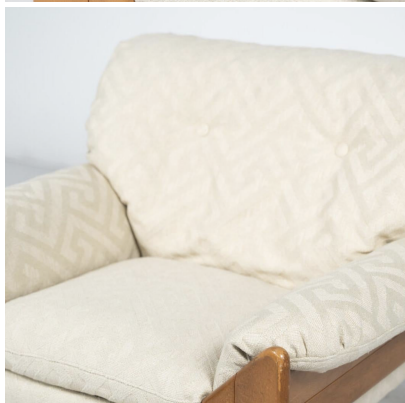

**PAIR OF MID-CENTURY MODERN
ARMCHAIRS BY SAPPORO FOR
MOBIL GIRGI**

Pair of Mid-Century Modern Armchairs by
Sapporo for Mobil Girgi

Categories: [Furniture](#), [Seating](#)

GALLERY IMAGES

LIVING IN STYLE

GALLERY