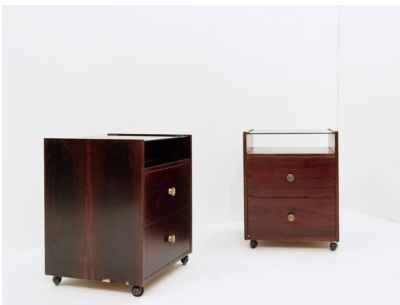

**PAIR OF MID CENTURY MODERN
NIGHTSTANDS BY CARLO DI CARLI
FOR SORMANI**

*A pair of mid-century modern nightstands by
Carlo di Carli for Sormani.*

Made in Italy in the 1960's.

Categories: [Chest of Drawers](#), [Furniture](#)

GALLERY IMAGES