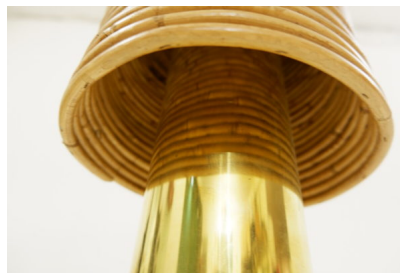

## ADDITIONAL INFORMATION

**Dimensions**

20 × 20 × 50 cm

**Color**

Gold, Light Brown

**Material**

Bamboo, Brass