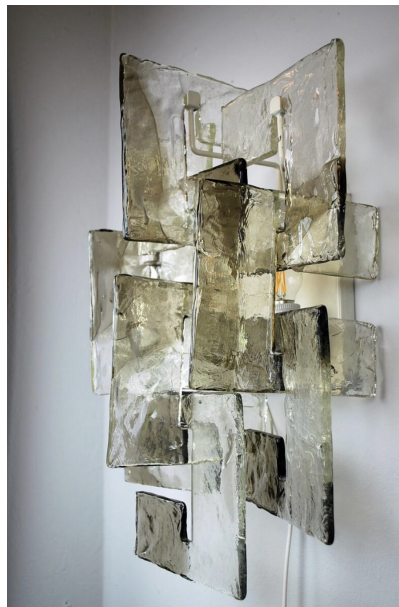

**PAIR OF MURANO GLASS SCONCES
BY CARLO NASON**

Pair of Murano Glass Sconces by Carlo Nason

Categories: [Lighting](#), [Wall Lamp](#)

GALLERY IMAGES

LIVING IN STYLE

GALLERY

Gallery Tel: + 44 (0) 20 8076 5055