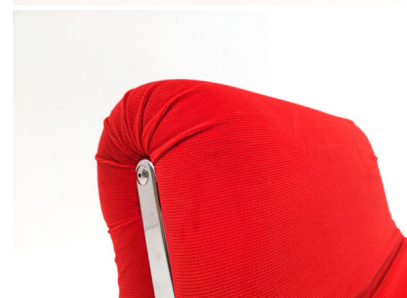

**PAIR OF RED BOOMERANG-SHAPED
"EASY CHAIRS" BY RODOLFO
BONETTO**

*A pair of red boomerang-shaped "Easy
Chairs" by Rodolfo Bonetto.*

Made in Italy in the 1960's.

Categories: [Furniture](#), [Seating](#)

GALLERY IMAGES

ADDITIONAL INFORMATION

Dimensions	94 × 74 × 66 cm
Color	Red
Material	Fabric, Metal