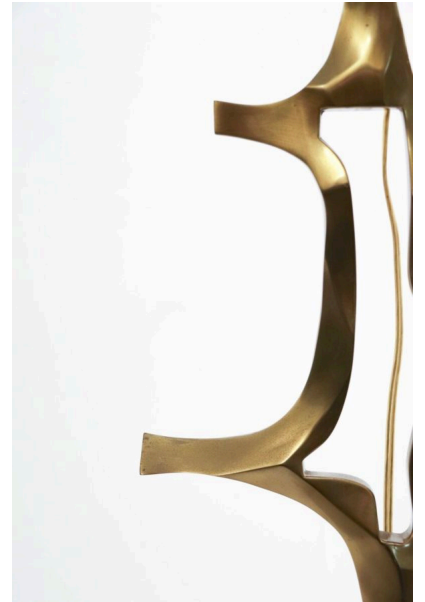

**PAIR OF 'SEAHORSE' TABLE LAMPS  
BY WILLO DARO**

*A pair of mid-century modern 'Seahorse'  
table lamps by Willo Daro.*

*Made in Belgium in the 1970's.*

---

**Categories:** [Lighting](#), [Table Lamp](#)

**GALLERY IMAGES**

## ADDITIONAL INFORMATION

<b>Dimensions</b>	32 × 51 × 80 cm
<b>Color</b>	Black, Gold
<b>Material</b>	Bronze