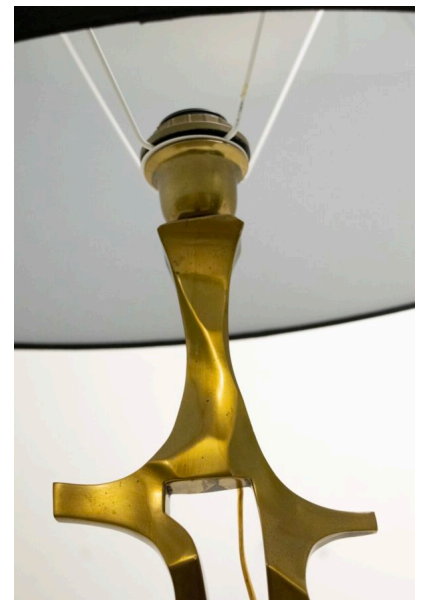

**PAIR OF 'SEAHORSE' TABLE LAMPS  
BY WILLO DARO**

*A pair of mid-century modern 'Seahorse'  
table lamps by Willo Daro.*

*Made in Belgium in the 1970's.*

---

**Categories:** [Lighting](#), [Table Lamp](#)

**GALLERY IMAGES**

## ADDITIONAL INFORMATION

<b>Dimensions</b>	32 × 51 × 80 cm
<b>Color</b>	Black, Gold
<b>Material</b>	Bronze