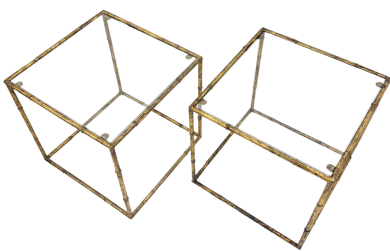

**PAIR OF SIDE TABLES IN GLASS
CUBE AND GOLD METAL IMITATION
BAMBOO, 1970**

Pair of side tables in glass cube and gold
metal imitation bamboo, 1970

Categories: [Furniture](#), [Tables/Desks](#)

GALLERY IMAGES