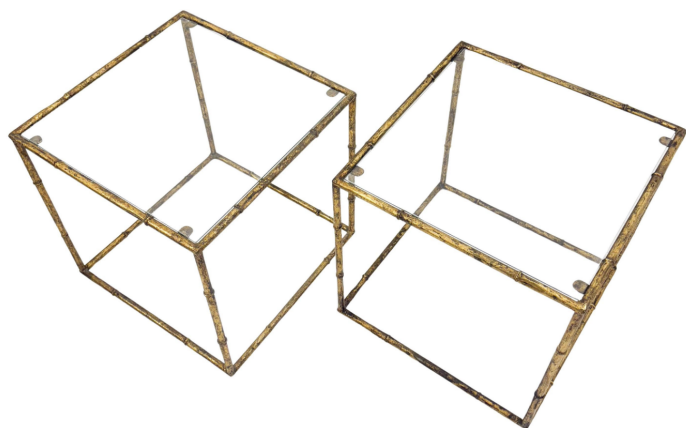

**PAIR OF SIDE TABLES IN GLASS
CUBE AND GOLD METAL IMITATION
BAMBOO, 1970**

Pair of side tables in glass cube and gold
metal imitation bamboo, 1970

Categories: [Furniture](#), [Tables/Desks](#)

GALLERY IMAGES