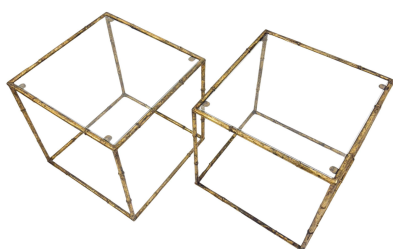

**PAIR OF SIDE TABLES IN GLASS
CUBE AND GOLD METAL IMITATION
BAMBOO, 1970**

Pair of side tables in glass cube and gold
metal imitation bamboo, 1970

Categories: [Furniture](#), [Tables/Desks](#)

GALLERY IMAGES