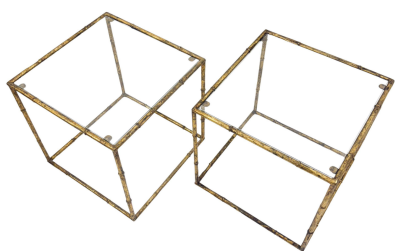

GALLERY IMAGES