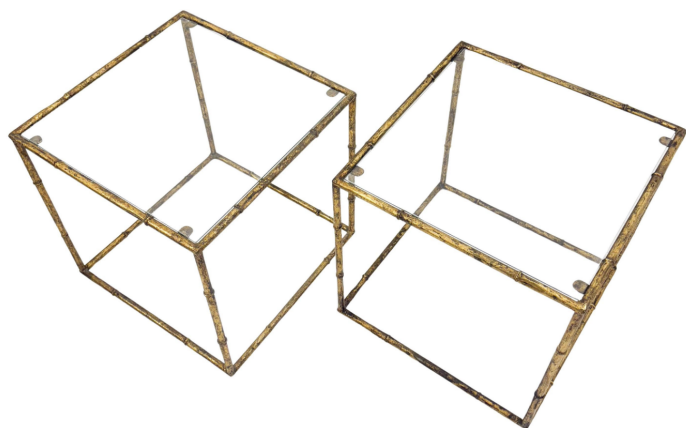

**PAIR OF SIDE TABLES IN GLASS  
CUBE AND GOLD METAL IMITATION  
BAMBOO, 1970**

Pair of side tables in glass cube and gold  
metal imitation bamboo, 1970

---

**Categories:** [Furniture](#), [Tables/Desks](#)

**GALLERY IMAGES**