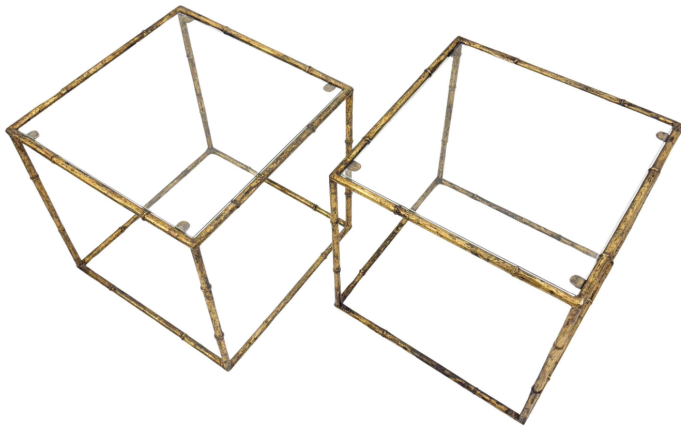

**PAIR OF SIDE TABLES IN GLASS
CUBE AND GOLD METAL IMITATION
BAMBOO, 1970**

Pair of side tables in glass cube and gold
metal imitation bamboo, 1970

Categories: [Furniture](#), [Tables/Desks](#)

GALLERY IMAGES