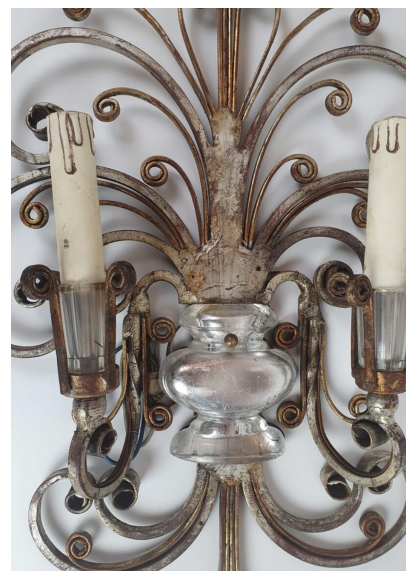

**PAIR OF SILVER WROUGHT IRON  
AND GLASS WALL LIGHTS BY BANCİ,  
ITALY, 1940S**

Pair of Silver Wrought Iron And Glass Wall  
Lights by Banci, Italy, 1940s

Categories: [Lighting](#), [Wall Lamp](#)

**GALLERY IMAGES**