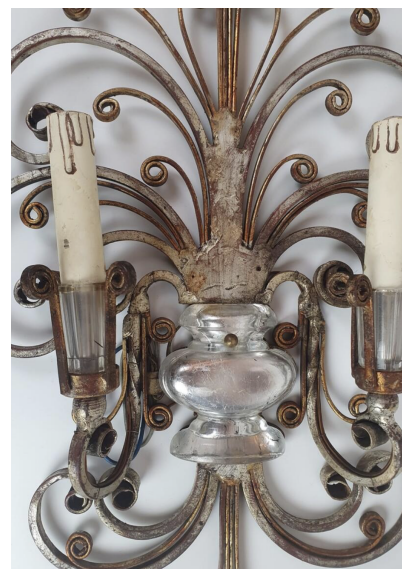

**PAIR OF SILVER WROUGHT IRON
AND GLASS WALL LIGHTS BY BANCİ,
ITALY, 1940S**

Pair of Silver Wrought Iron And Glass Wall
Lights by Banci, Italy, 1940s

Categories: [Lighting](#), [Wall Lamp](#)

GALLERY IMAGES