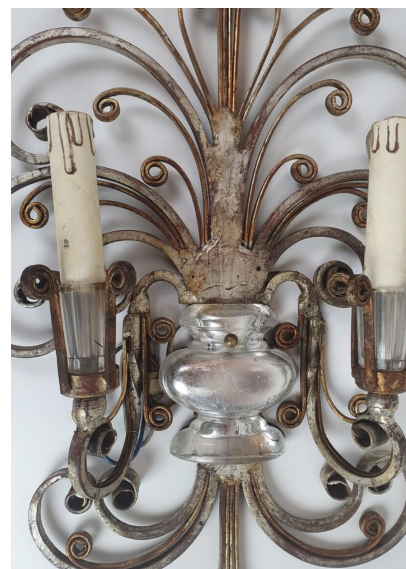

**PAIR OF SILVER WROUGHT IRON
AND GLASS WALL LIGHTS BY BANCİ,
ITALY, 1940S**

Pair of Silver Wrought Iron And Glass Wall
Lights by Banci, Italy, 1940s

Categories: [Lighting](#), [Wall Lamp](#)

GALLERY IMAGES