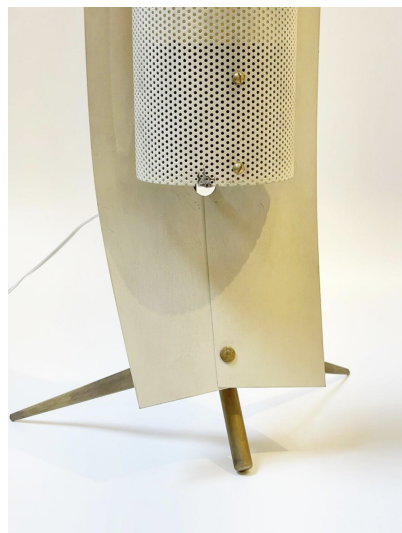

**PAIR OF TABLE LAMP/SCONCE BY  
GASTONE COLLIVA - ITALY 1950S**

Pair of table lamp/sconce by Gastone Colliva  
- Italy 1950s

Categories: [Lighting](#), [Wall Lamp](#)

**GALLERY IMAGES**