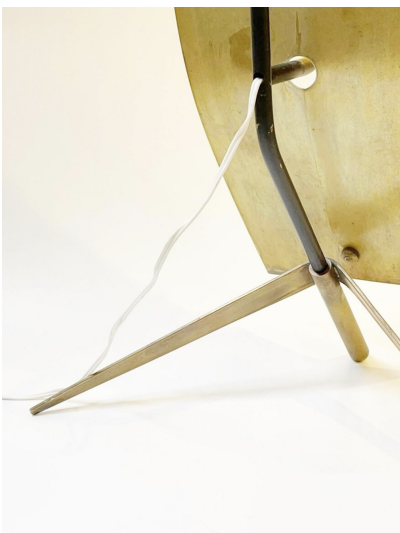

**PAIR OF TABLE LAMP/SCONCE BY  
GASTONE COLLIVA - ITALY 1950S**

Pair of table lamp/sconce by Gastone Colliva  
- Italy 1950s

Categories: [Lighting](#), [Wall Lamp](#)

**GALLERY IMAGES**